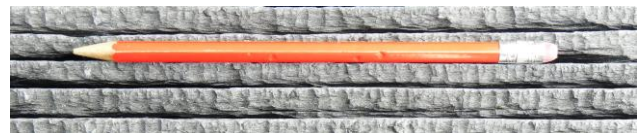

Product profile

SSQ Domiz Natural Slate Roofing is quarried from the Rozadais geological formation within the Province of Ourense in north-west Spain. The geological composition of the Domiz slate demonstrates a range of properties that make it suitable for high-performance roofing slates.

Appearance

Domiz is an unfading slate with a rich dark blue-gray appearance and bold natural texture, providing a stunning finish to any building.

Guarantee

You should never have to bear any risk when you're choosing what to put on your roof. That's why we take on all the risk and guarantee your Domiz roof for up to 100 years.

Thicknesses and weights

SSQ Domiz Natural Slate Roofing is hand split by craftsmen into two nominal thicknesses:

1/4" - 3/8" (6-8mm) - average weight: 850 lbs/sq

3/8" (8-10mm) - average weight: 1100 lbs/sq